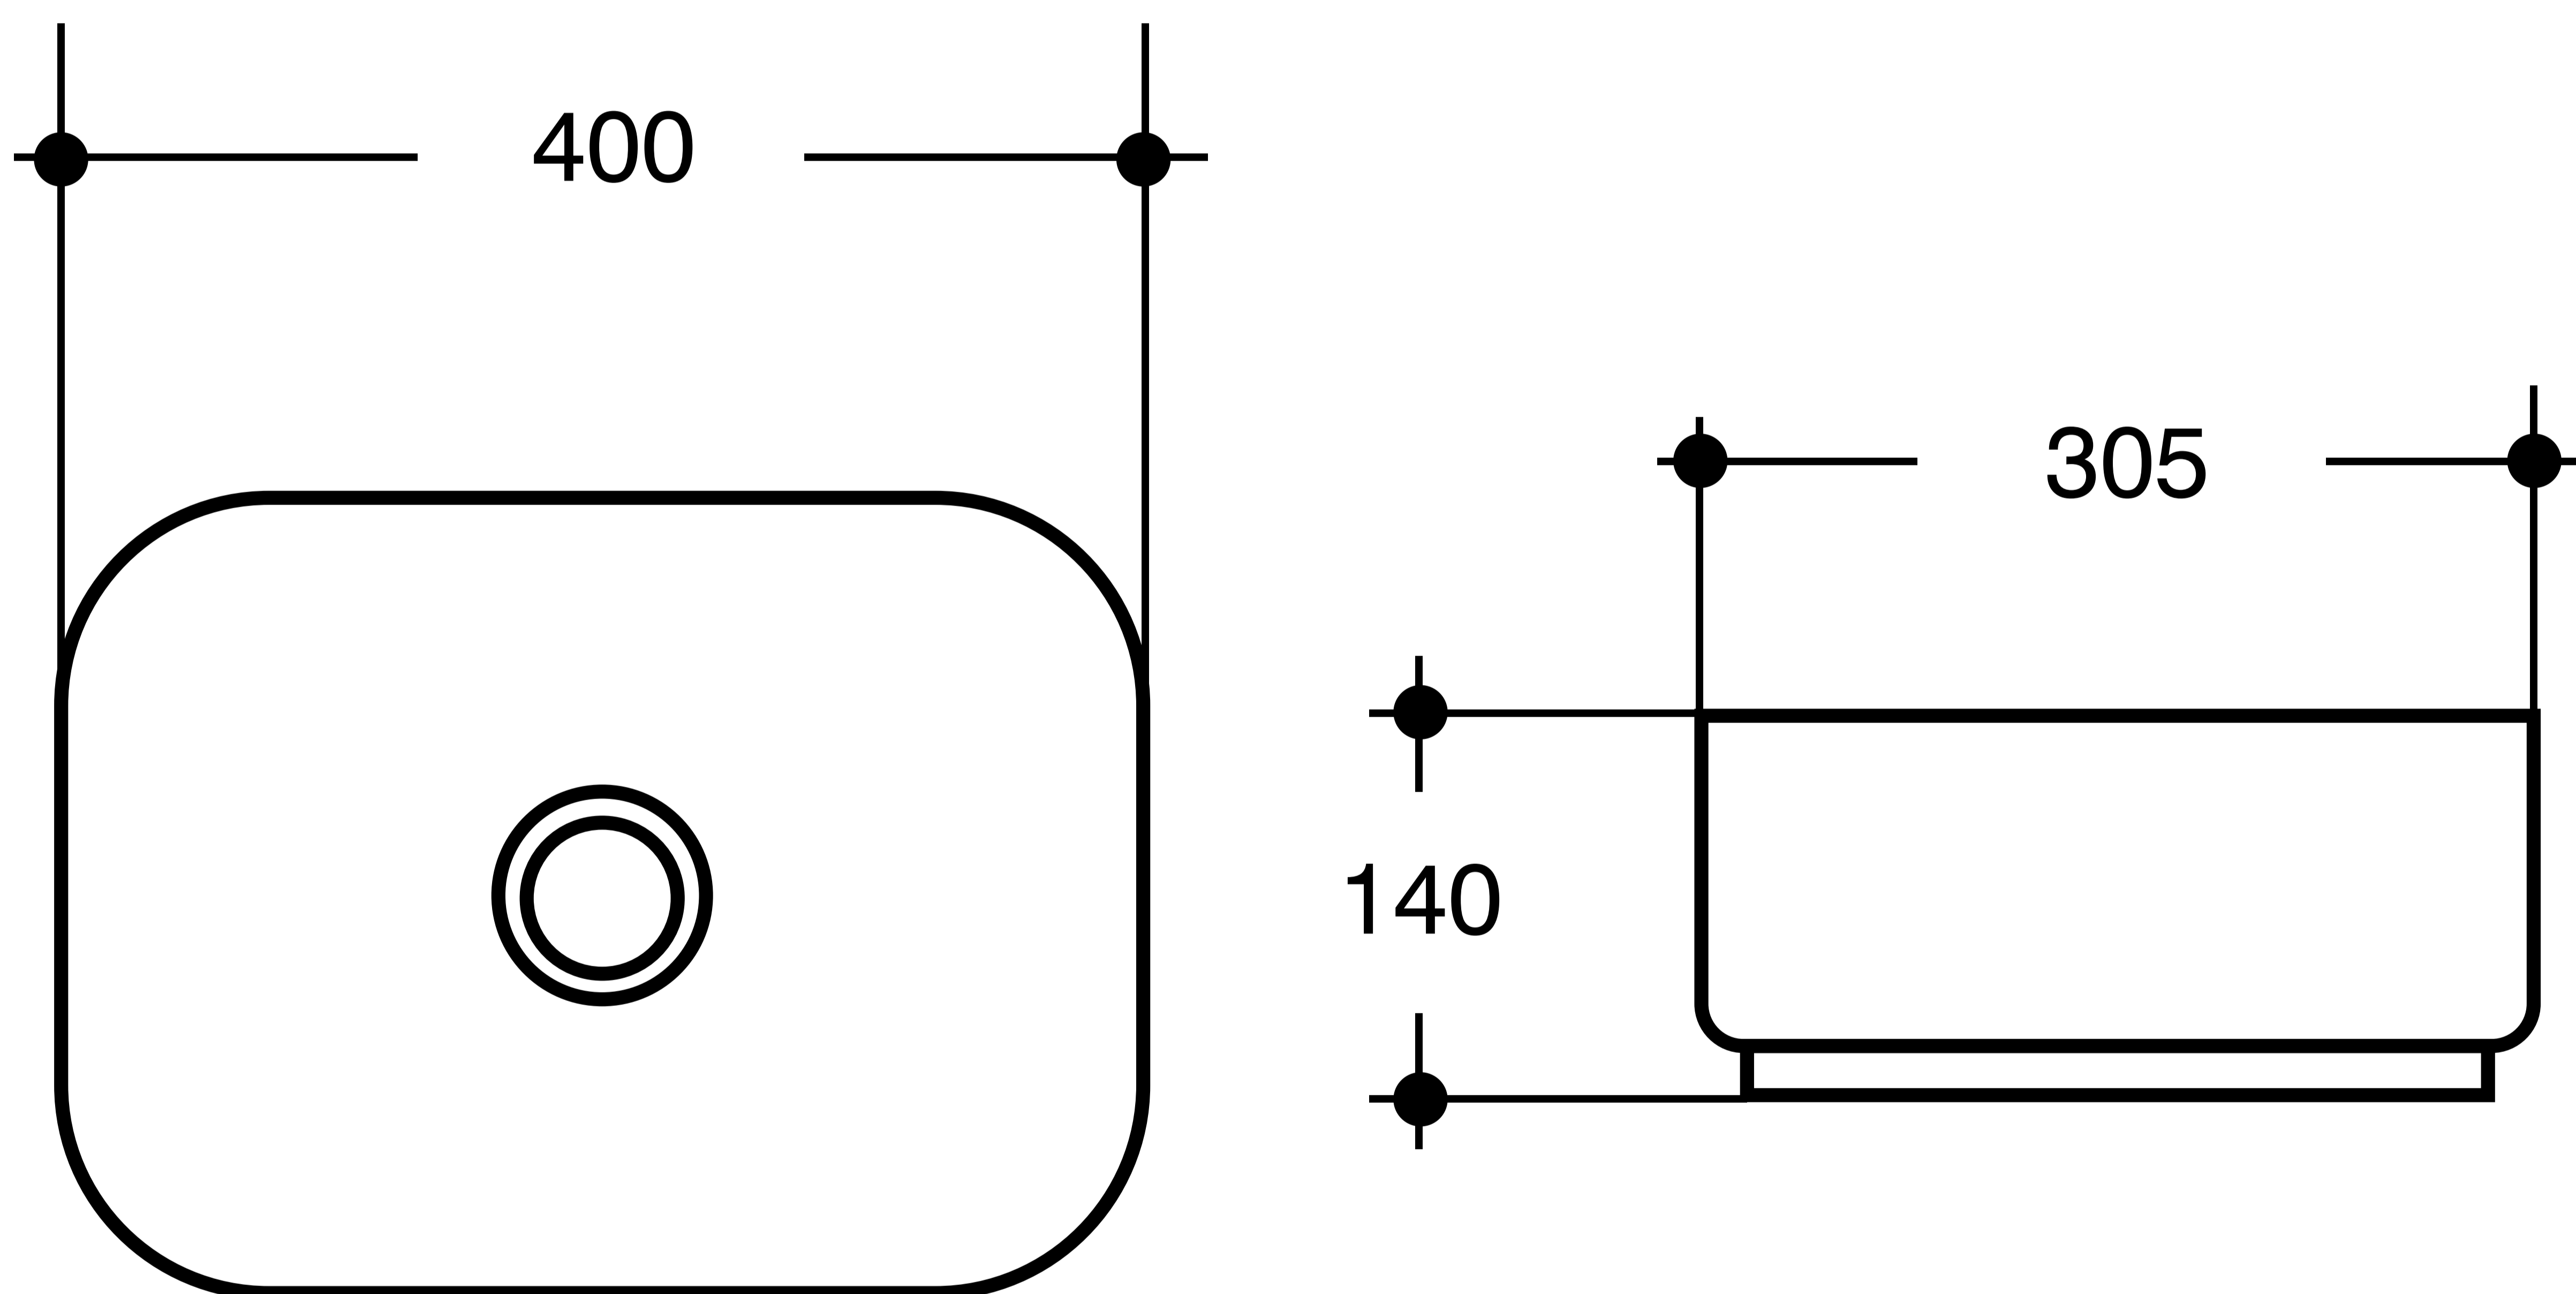

Table Mounted Wash Basin

Product Code : 1940

Technical Drawing

All dimension are in **mm**